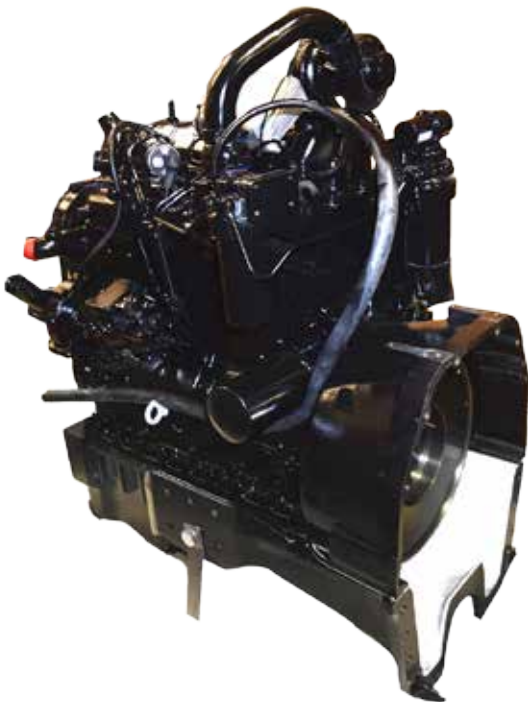

ENGINE CATALOGUE

Version 1.0

1000P

Engine 135 240 Original Type, Complete with Electrics, Fuel Injection System, Radiator, Cowl, Fan and Water Hoses.

1000S

Engine 135 240 Original Type, WITHOUT Electrics, Flywheel, Radiator, Axle Casting

V862561156

SISU Engine Complete 33 DT 3.3L 3 Cylinder

OE REF: V832561156

V862561185

SISU Engine Complete 33 DT 3.3L 3 Cylinder

OE REF: V832561185

V862660226

SISU Engine Complete 420DSR 4 Cylinder Turbo

OE REF: V832660226

V862660464

SISU Engine Complete 420 DWRE 4 Cylinder

OE REF: V832660464

V862660465

SISU Engine Complete 420 DWRE 4 Cylinder

OE REF: V832660465

V862660540

SISU Engine 420 DWRE 4 Cylinder Turbo Non ECU

OE REF: V862660540

V862660993

SISU Engine Complete 44 DT 4.42 4 Cylinder

OE REF: V832660993

V862660995

SISU Engine Complete 44DT 4.4L 4 Cylinder

OE REF: V832660995