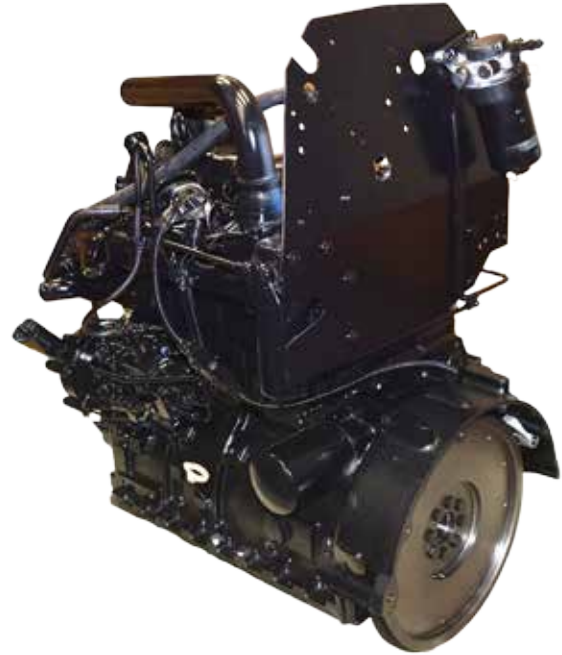

V862660996

SISU Engine Complete 44 ET 4.4L 4 Cylinder

OE REF: V832660996

V862661186

SISU Engine Complete 44DT 4.4L 4 Cylinder

OE REF: V862661186

V862661187

SISU Engine Complete 44L 4 Cylinder Non ECU