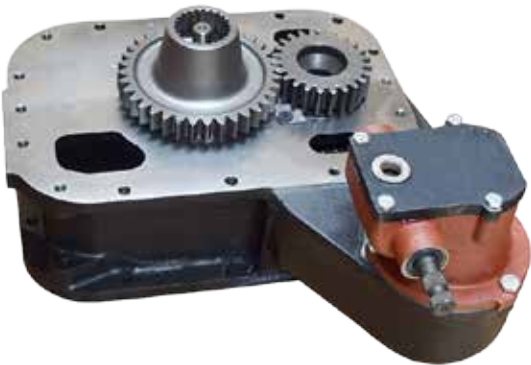

OE REF: V835076137

3613186

Rangebox 290 365 375 390T 390 396 398 399