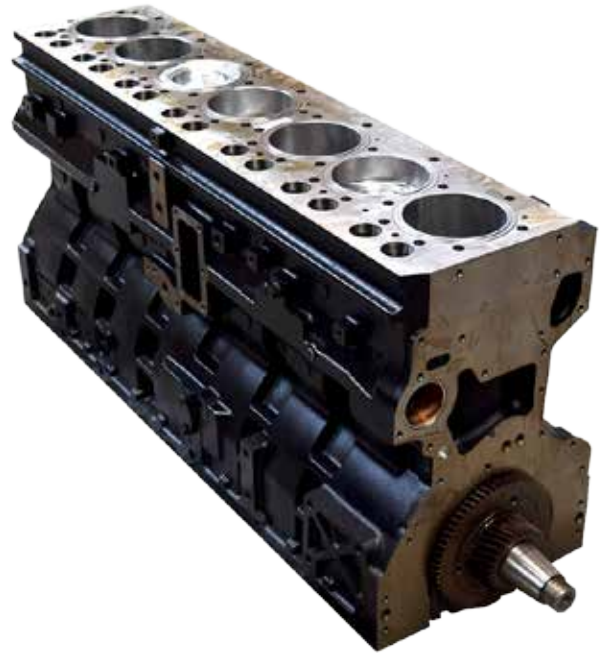

OE REF: V865276179X

865479544

SISU Engine Block Short 9540 9550 9560 Fendt

OE REF: V865479544X

V862448614S

SISU Engine 612 DSL SX