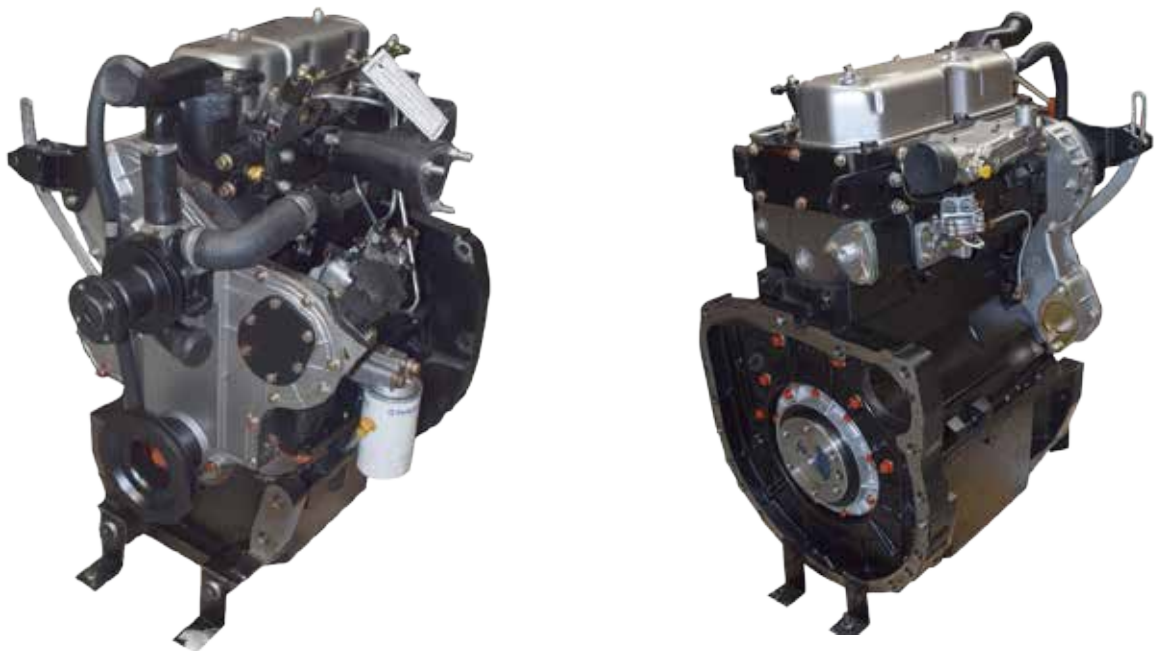

ENGINE CATALOGUE

Version 1.0

1000P

Engine 135 240 Original Type, Complete with Electrics, Fuel Injection System, Radiator, Cowl, Fan and Water Hoses.

1000S

Engine 135 240 Original Type, WITHOUT Electrics, Flywheel, Radiator, Axle Casting

V862561156

SISU Engine Complete 33 DT 3.3L 3 Cylinder

OE REF: V832561156

V862561185

SISU Engine Complete 33 DT 3.3L 3 Cylinder

OE REF: V832561185

V862660226

SISU Engine Complete 420DSR 4 Cylinder Turbo

OE REF: V832660226

V862660464

SISU Engine Complete 420 DWRE 4 Cylinder

OE REF: V832660464

V862660465

SISU Engine Complete 420 DWRE 4 Cylinder

OE REF: V832660465

V862660540

SISU Engine 420 DWRE 4 Cylinder Turbo Non ECU

OE REF: V862660540

V862660993

SISU Engine Complete 44 DT 4.42 4 Cylinder

OE REF: V832660993

V862660995

SISU Engine Complete 44DT 4.4L 4 Cylinder

OE REF: V832660995