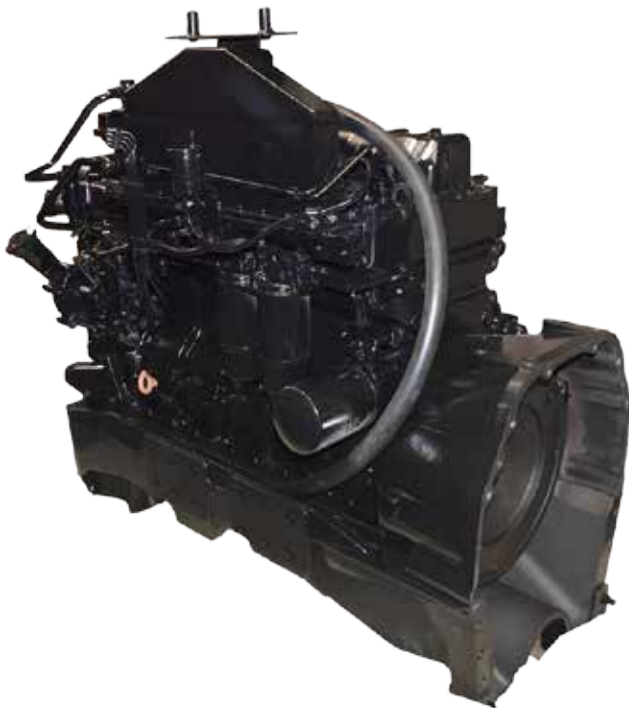

V862760479

SISU Engine Complete 620 DSRIE 6 Cylinder