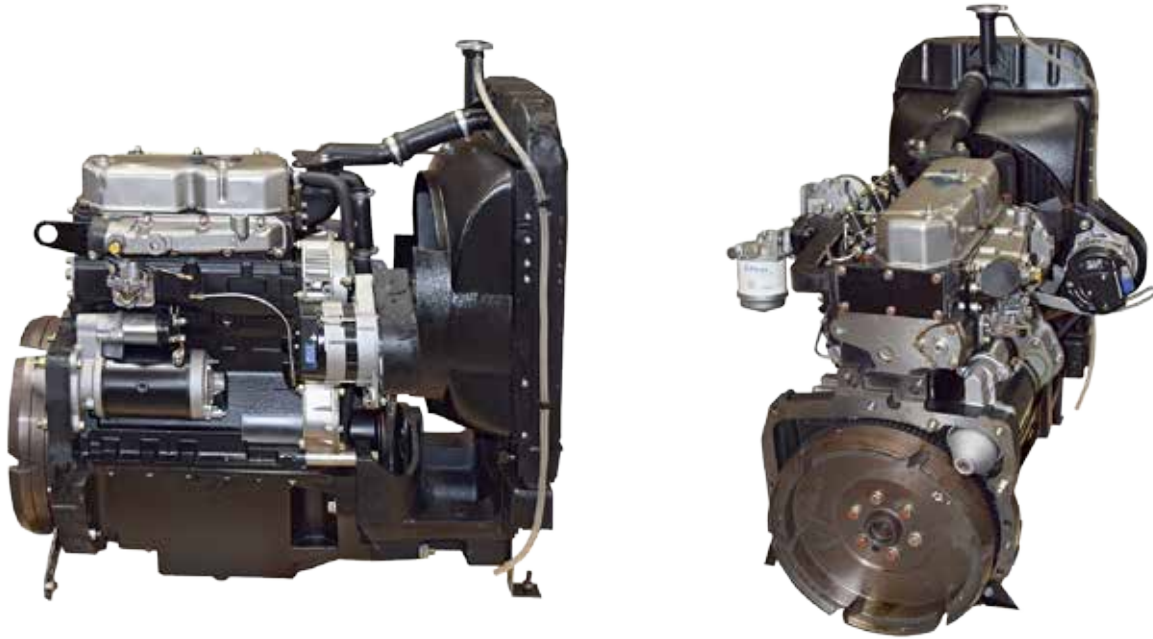

ENGINE CATALOGUE

Version 1.0

1000P

Engine 135 240 Original Type, Complete with Electrics, Fuel Injection System, Radiator, Cowl, Fan and Water Hoses.

1000S

Engine 135 240 Original Type, WITHOUT Electrics, Flywheel, Radiator, Axle Casting

V862561156

SISU Engine Complete 33 DT 3.3L 3 Cylinder

OE REF: V832561156

V862561185

SISU Engine Complete 33 DT 3.3L 3 Cylinder

OE REF: V832561185

V862660226

SISU Engine Complete 420DSR 4 Cylinder Turbo