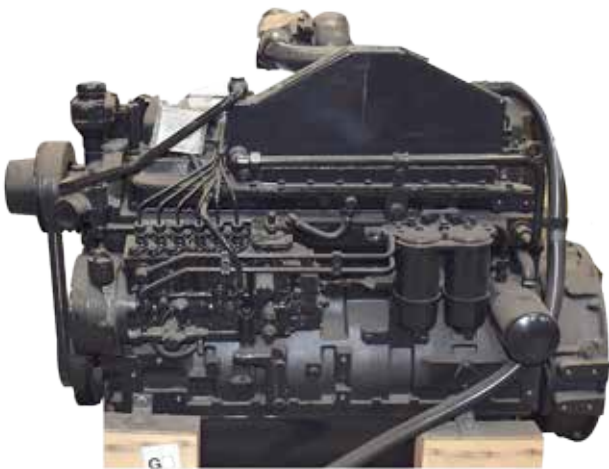

OE REF: V862860104

862860571

SISU Engine 72s 7256 6 Cyl SISU 634