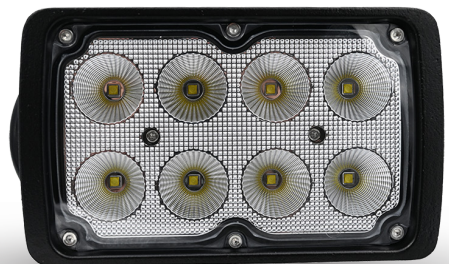

LED LIGHTING CATALOGUE

EN | 2023

MOD 23-10-23

LED Lights / Case

52257

Head Lamp LH c/w Work Lamp

Size: 272 x 106 x 156 mm

Case MX100 Series

52258

Head Lamp RH c/w Work Lamp

Size: 272 x 106 x 156 mm

Case MX100 Series

55708

Head Light LED

Size: \varnothing 85 x 71 mm

Case Magnum, Puma,
John Deere 6R Series

LED Lights / Ford New Holland

10-30V 6000K
36W 2700L

43503LED
LED Work Lamp
Case MX100 Series
Size: 151 x 103 x 60 mm

10-30V 6000K
45W 4000L

56100
Head Lamp HI/LO Beam With Parking Light
Size: 168 x 107 x 81 mm
High Beam 45W Raw 4000 Lumens
Low Beam 30W Raw 2400 Lumens
Parking Lamp 2W

  10-30V 6000K
20W 1200L

 IP68

53276

Cab Roof Lamp LED

Size: 138 x 63 x 45 mm

4 LED Luminous: 960 LM

Operating Voltage: 10 - 30V DC

Body Material: Aluminium Colour: Black