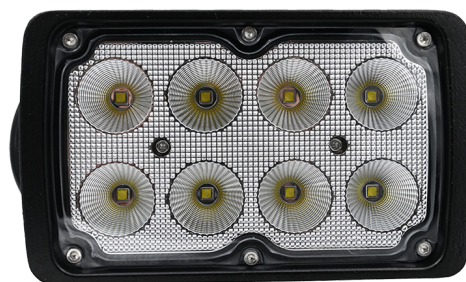

Work Lamp LED Oval

Size: 167 x 105 x 72 mm
 Massey Ferguson 5400
 6400 7400 8400 5300 7100 Series

LED Lights / Massey Ferguson

56100

Head Lamp HI/LO Beam With Parking Light

Size: 168 x 107 x 81mm

High Beam 45W Raw 4000 Lumens

Low Beam 30W Raw 2400 Lumens

Parking Lamp 2W

67173

Work Lamp LED Front

Size: 183 x 102 x 48 mm

Massey Ferguson 4225 - 42 6140 - 6190 6235 - 6290 Series

67283

Work Lamp LED