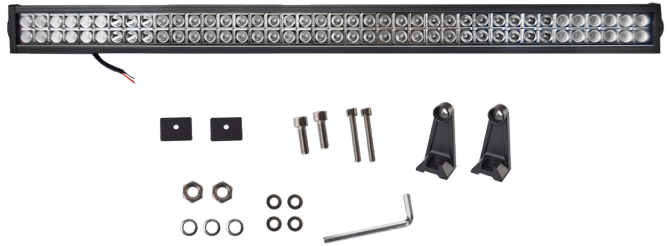

LED Light Bar

20,400 Lumen

Size: 107.3 x 11.3 x 9 cm

Current Usage @ 12 Volts: 10.5 Amps

Current Usage @ 24 Volts: 5.56 Amp

Beam: Combo