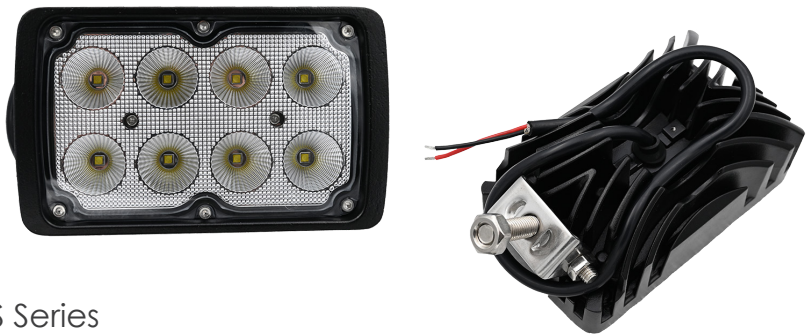

LED Lights / Ford New Holland

10-30V 6000K
36W 2700L

43503LED
LED Work Lamp
Case MX100 Series
Size: 151 x 103 x 60 mm

10-30V 6000K
45W 4000L

56100
Head Lamp HI/LO Beam With Parking Light
Size: 168 x 107 x 81 mm
High Beam 45W Raw 4000 Lumens
Low Beam 30W Raw 2400 Lumens
Parking Lamp 2W

10-30V 6000K
40W 4000L

67283
Work Lamp LED
Size: 152 x 92 x 70 mm
Massey Ferguson 6200 Series
Ford New Holland 60 70 70A TM TS Series
Case IHC Magnum Maxxum MX STX Steiger Series

10-30V 6000K
45W 4500L

44282
Work Light Roof
Size: \varnothing 85 x 71 mm
Ford New Holland T7 T6 Auto
Command Classic and Sidewinder II Series

LED Lights / Ford New Holland

 10-30V 6000K
64W 6200L

 IP69

44368

Head Lamp Assembly LH

Size: 322 x 117 x 231 mm

Ford New Holland Genesis 8070 Series

 10-30V 6000K
64W 6200L

  10-30V 6000K
20W 1200L

 IP68

53276

Cab Roof Lamp LED

Size: 138 x 63 x 45 mm

4 LED Luminous: 960 LM

Operating Voltage: 10 - 30V DC

Body Material: Aluminium Colour: Black