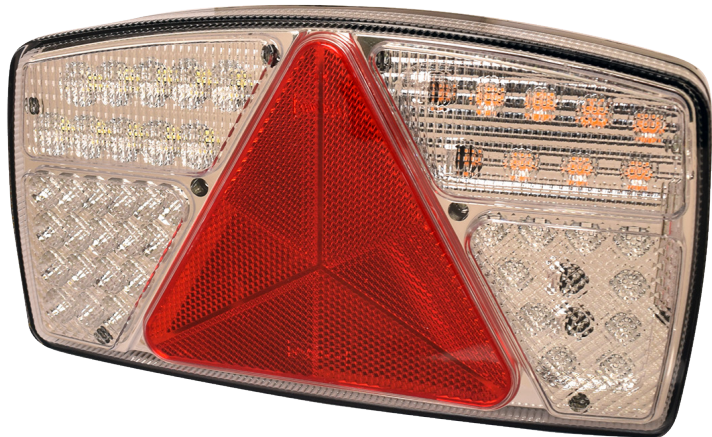

55726
LED Combination Lamp Rear
Size: 108 x 102 x 31 mm

10-30V
30W 1800L

IP67

55727
LED Combination Lamp Rear
Size: ø 140 x 38 mm

10-30V
38W 1920L

IP67

55204
Lamp Combination LED / Cable LH
Size: 245 x 138 x 30 mm

55205
Lamp Combination LED / Cable RH
Size: 245 x 138 x 30 mm

IP65

56175
Beacon Led Magnetic / 10-30v

IP65

56174
Beacon Led Flexi Stem / 10-30v

**Visit our website
qtponline.com**

To sign up for an account contact
web@qtponline.com