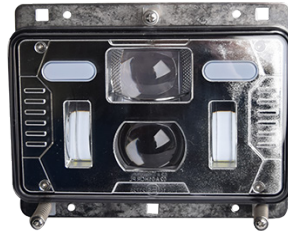

LED Lights / Massey Ferguson