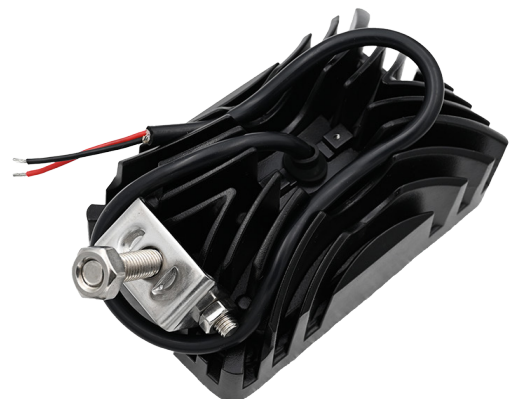

Low Beam 30W Raw 2400 Lumens

Parking Lamp 2W

67173

Work Lamp LED Front

Size: 183 x 102 x 48 mm

Massey Ferguson 4225 - 42 6140 - 6190 6235 - 6290 Series

67283

Work Lamp LED