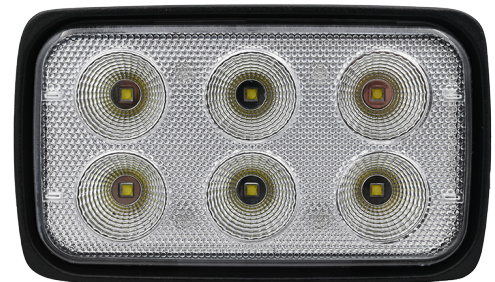

53434
LED Work Lamp
Size: 90 x 150 x 90 mm

10-30V 6000K
15W 500L