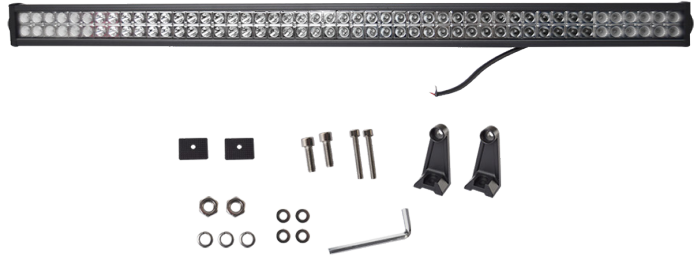

LED Lights Bars

56101

LED Light Bar

24,480 Lumen

Size: 128 x 11.3 x 9 cm

Current Usage @ 12 Volts: 13.96 Amps

Current Usage @ 24 Volts: 7.30 Amps

Beam: Combo