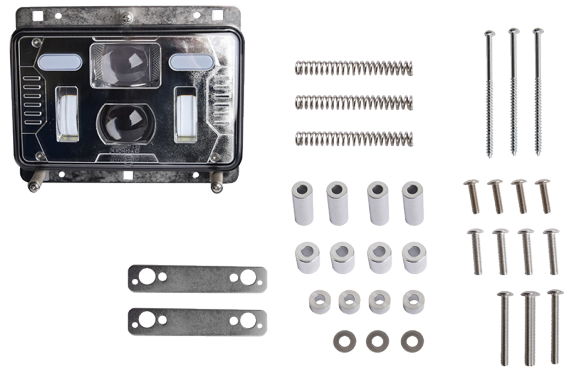

67174

Work Lamp LED

Size: 152 x 92 x 75 mm

8 LED Flood 3000 Lumens

44580

Head Lamp LED

Size: \varnothing 85 x 71 mm

Case IHC Puma Farmall A Series

LED Lights / Ford New Holland

10-30V 6000K
36W 2700L

43503LED
LED Work Lamp
Case MX100 Series
Size: 151 x 103 x 60 mm

10-30V 6000K
45W 4000L

56100
Head Lamp HI/LO Beam With Parking Light
Size: 168 x 107 x 81 mm
High Beam 45W Raw 4000 Lumens
Low Beam 30W Raw 2400 Lumens
Parking Lamp 2W

  10-30V 6000K
20W 1200L

 IP68

53276

Cab Roof Lamp LED

Size: 138 x 63 x 45 mm

4 LED Luminous: 960 LM

Operating Voltage: 10 - 30V DC

Body Material: Aluminium Colour: Black

LEDKIT1
Trailer Basic LED KIT
 Size: 150 x 78 x 22 mm
 Max Dimensions 23ft x 77ft
 Rear Lamp, LED 12V pair
 Cable 3.2ft / 1M c/w Trailer Plug
 24ft/ 7.3 M Chassis Cable
 2.1 Light to Light Cable

53248
Cable 1 Metre C/O Trailer Plug For LED Lamps Plug to Chassis Cable