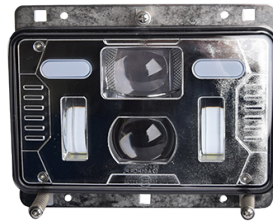

Indicator Light LED

Size: 131 x 90 x 65 mm

RH Rear LH Front LED

John Deere 5200 - 5500 6110 - 6410 6200 - 6500 Series

LED Lights / John Deere

 10-30V 6000K
 45W 4000L

56100
Head Lamp HI/LO Beam With Parking Light
 Size: 168 x 107 x 81mm
 High Beam 45W Raw 4000 Lumens
 Low Beam 30W Raw 2400 Lumens
 Parking Lamp 2W