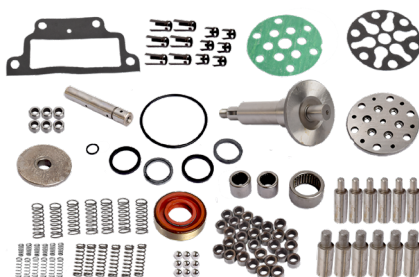

HYDRAULIC PUMP

59128 | OE Ref: AL161041

John Deere 6000 6010
6020 7000 7010 Series

HYDRAULIC PUMP

780174 | OE Ref: VPK1103

John Deere 3000 3010 Series

FORD NEW HOLLAND

HYDRAULIC PUMP
4065R | OE Ref: 81824183
Ford 1000 Series

HYDRAULIC PUMP
4066R | OE Ref: 81823983
Ford 1000 Series

HYDRAULIC PUMP
4068R | OE Ref: 83936585
Ford 10 30 600 Series

HYDRAULIC PUMP
2138 | OE Ref: 83996272
Ford 6610 7610 Eng
Mounted 2000 3000s Series