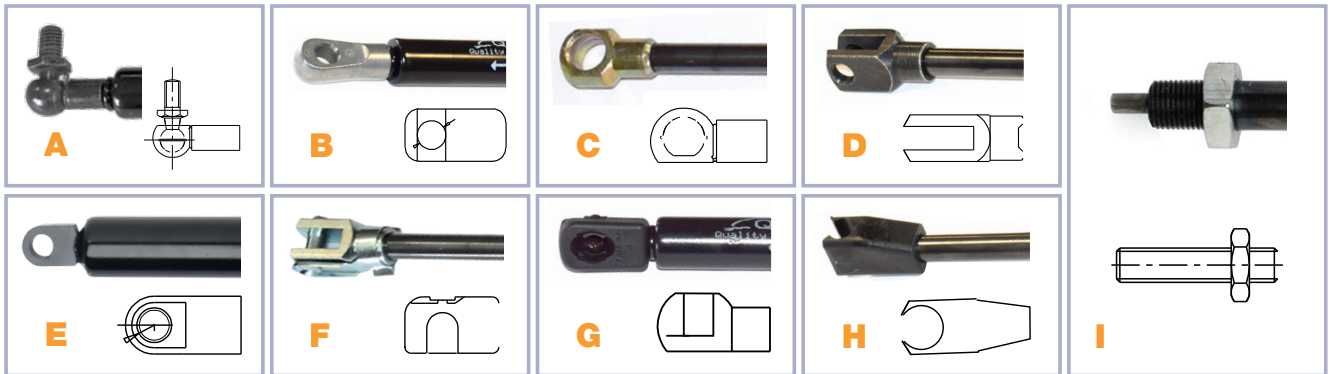

Gas Struts

Note: Check newton rating of existing gas strut before ordering a replacement. Using a gas strut with a lower or higher newton rating can result in damage or glass breakage.