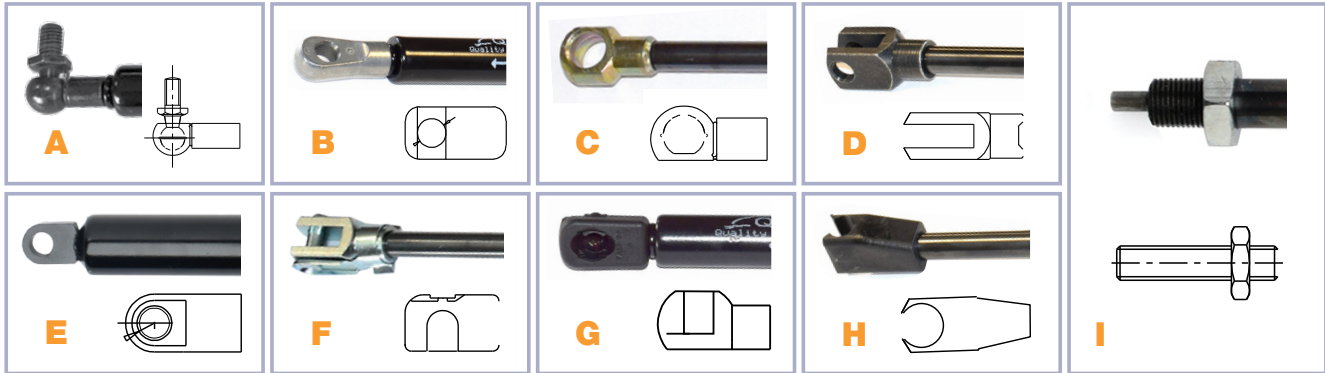

Gas Struts

Note: Check newton rating of existing gas strut before ordering a replacement. Using a gas strut with a lower or higher newton rating can result in damage or glass breakage.

FITMENT: find the corresponding letter in the table below to identify the type of fitment and size.

Part Number	Length (end to end)	Pressure	Fitment	Compatibility	Application	OE Ref
41766	900mm	500N	B: 10mm B: 10mm	8160 8260 8360 8560 TM115 TM120 TM125 TM130 TM135 TM140 TM150 TM155 TM165 Series	Bonnet	82019392
52490	690mm	900N	B: 8mm B: 8mm	TS100 A Delta TS115 A Delta TS125 A Deluxe TS135 A Deluxe Series	Bonnet	82032866
43164	685mm	300N	B: 10mm B: 10mm	TS100 TS110 TS115 TS80 TS90 Series	Bonnet	82011092
52954	590mm	150N	A: M8 A: M8	35 60 T5000 TL TM TLA TNF Series	Rear	5192009
61951	585mm	150N	A: M8 A: M8	35 60 T5000 TL TM TLA TNF Series	Rear	3902140M1
407119	585mm	220N	A: M8 A: M8	35 40 60 TL TM TS TLA 600 TM Brasil TS Brasil Series	Rear	81865239
43663	580mm	310N	B: 8mm E: 6mm	35 TL TLA TL Brasil TL Exitus Brasil Series	Bonnet	5166403
55096	570mm	200N		T5000 TL TLA Series	Rear	47126775
44073	515mm	210N		T5.95 T5.100 T5.105 T5.110 T5.115, T5.120 Series	Rear	84370227
2836	505mm	205N	A: M8 A: M8	10 30 Series	Door	83944272
2834	500mm	200N	A: M8 A: M8	10 30 Series	Rear	83932024