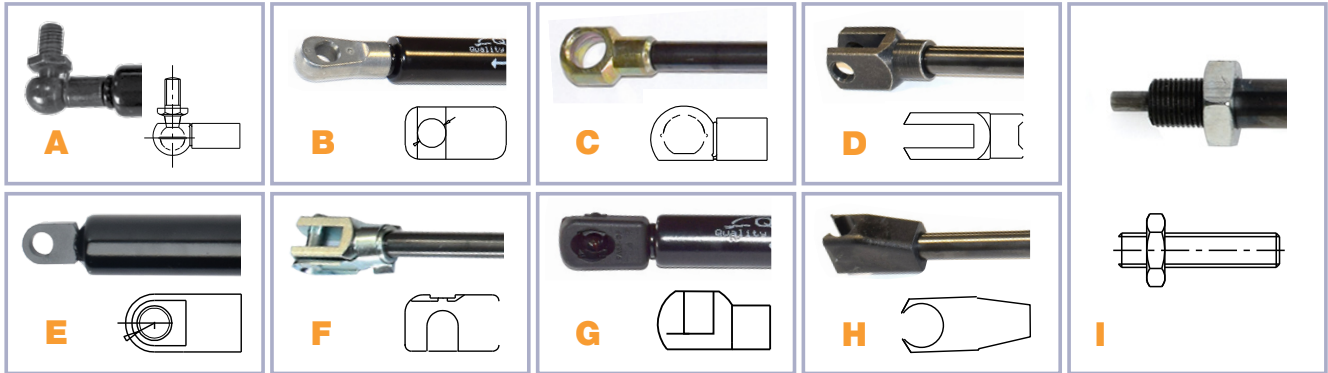

Gas Struts

Note: Check newton rating of existing gas strut before ordering a replacement. Using a gas strut with a lower or higher newton rating can result in damage or glass breakage.

FITMENT: find the corresponding letter in the table below to identify the type of fitment and size.

Part Number	Length (end to end)	Pressure	Fitment	Compatibility	Application	OE Ref
61285	785mm	250N	A: M8 A: M8	16500 16550 17500 19000 19500 Series	Rear	3389556M2
3935E	505mm	350N	B: 8mm B: 8mm	50 80 Large Series	Rear	
2834	500mm	200N	A: M8 A: M8	50 80 Large Series	Rear	83932024
3559	500mm	250N	A: M8 A: M8		Rear	1873903M1
3935	500mm	350N	A: M8 A: M8	50 80 Large Series	Rear	1873903M91
6353	485mm	200N	G: 8mm G: 8mm	Blizzard Ghibli Vision Powermondial 7 Ghibli Tier 2 Mistral EPA Tier 3 Vision Tier 2 Vision Tier 3 Series	Rear	3548042M91
64450	255mm	100N	B: B:	12500 14500 16500 16550 17500 19000 19500 Series	Door	3104824M1
2699	220mm	220N	E: 8mm H: 8mm	50 80 Legend Large Series	Roof	83949895