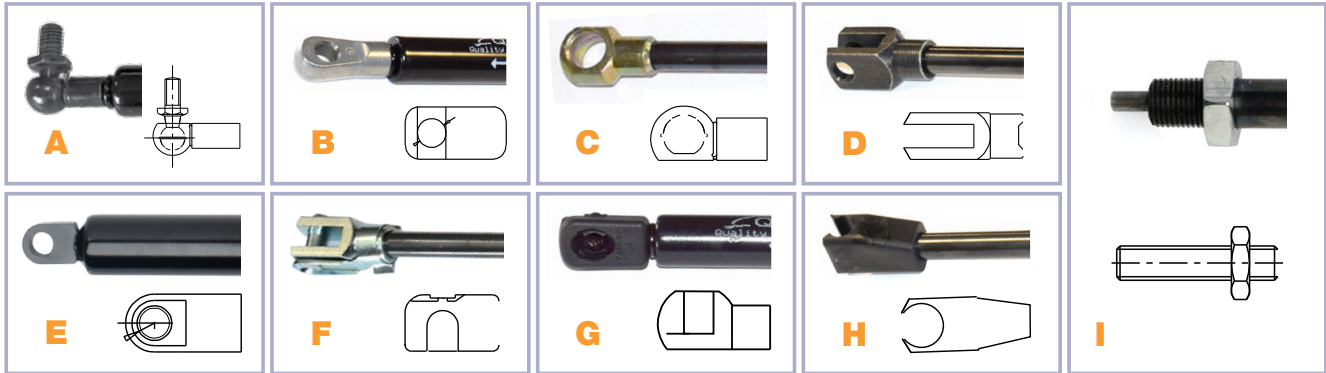

Gas Struts

Note: Check newton rating of existing gas strut before ordering a replacement. Using a gas strut with a lower or higher newton rating can result in damage or glass breakage.

FITMENT: find the corresponding letter in the table below to identify the type of fitment and size.

Part Number	Length (end to end)	Pressure	Fitment	Compatibility	Application	OE Ref
780167	605mm	150N	G: 10mm G: 10mm	60 70 80 90 100 Series	Rear	7700002848
780163	600mm	400N	B: 8mm B: 8mm	700 800 900 1000 Series	Door & Rear	7700002849
52954	590mm	150N	A: M8 A: M8	617 ATZ Series	Rear	5192009
61951	585mm	150N	A: M8 A: M8	617 ATZ Series	Rear	3902140M1
780168	560mm	175N	C: 10mm C: 10mm	Atlas Ares 500 600 700 800 Series	Rear	7700044591
780161	495mm	400N	B: 8mm B: 8mm	400 500 600 700 Series	Rear	7701350668
780162	495mm	150N	B: 8mm B: 8mm	300 400 500 600 700 800 900 Series	Rear	7701025587
56008	492mm	250N	A: M8 A: M6	700 800 900 1000 Series	Rear	7700002850
780165	485mm	200N	G: 10mm G: 10mm	12-14 55-12 55-14 70-12 Series	Door	6005012549
780172	405mm	200N	G: 10mm G: 10mm	50 70 80 Dionis Pales Fructus Celtis Series	Rear	6005012542
780166	390mm	180N	G: 8mm G: 8mm	50 60 70 80 90 100 600 700 800 900 Ceres Series	Rear	7700005276
2107	375mm	150N	A: M8 A: M8	50 60 70 80 90 100 700 Ceres Series	Rear	83952213
780164	325mm	200N	G: 10mm G: 10mm	50 70 Cergos Ergos Series	Roof	6005014318
780171	255mm	300N	G: 10mm G: 10mm	Cergos Ergos Series	Door	6005014361