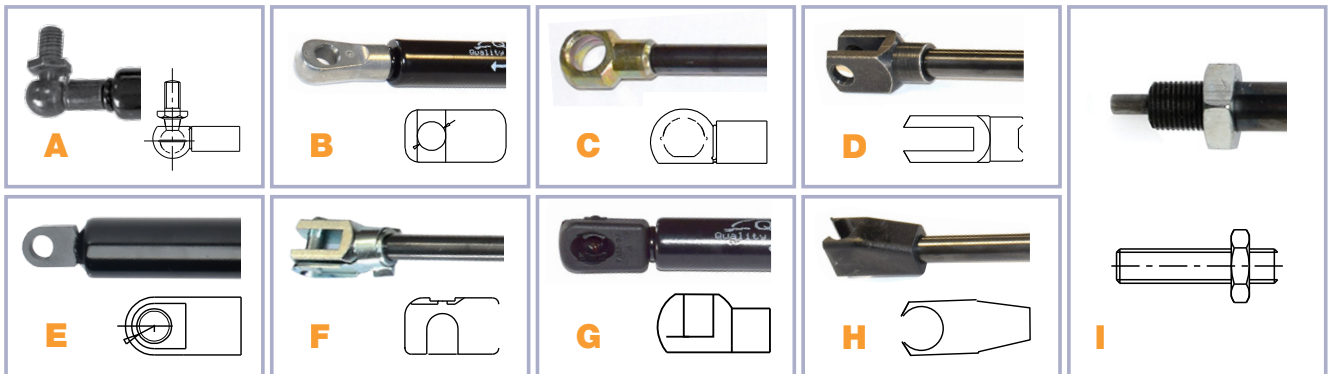

Gas Struts

Note: Check newton rating of existing gas strut before ordering a replacement. Using a gas strut with a lower or higher newton rating can result in damage or glass breakage.

FITMENT: find the corresponding letter in the table below to identify the type of fitment and size.

Part Number	Length (end to end)	Pressure	Fitment	Compatibility	Application	OE Ref
41766	900mm	500N	B: 10mm B: 10mm	M100 M115 M135 M160 Series	Bonnet	82019392
52954	590mm	150N	A: M8 A: M8	M100 M115 M135 M160 Series	Rear	5192009
61951	585mm	150N	A: M8 A: M8	M100 M115 M135 M160 Series	Rear	3902140M1
407119	585mm	220N	A: M8 A: M8	M100 M115 M135 M160 Series	Rear	81865239
43663	580mm	310N	B: 10mm E: 6mm	L60 L65 L75 L80 L85 L95 Series	Bonnet	5166403
2320	500mm	130N	B: 8mm B: 8mm	43 44 45 46 55 56 66 76 86 90 94 Classique Someca Series	Rear	5113767
4705	500mm	250N	B: 8mm B: 8mm	90 Series	Rear	
7827	498mm	230N		88 90 94 1000 Someca Series	Rear	5129427
7774	250mm	280N		46 66 76 86 88 90 94 1000 Someca Series	Roof	5125289
43860	250mm	150N		L60 L65 L75 L80 L85 L95 Series	Roof	82002925
52534	230mm	160N		Winner Series	Roof	3299422R3
52588	230mm	150N	E: 8mm E: 8mm	Winner Series	Roof	3399422R3
2699	220mm	220N	E: 8mm H: 8mm	M100 M115 M135 M160 Series	Roof	83949895