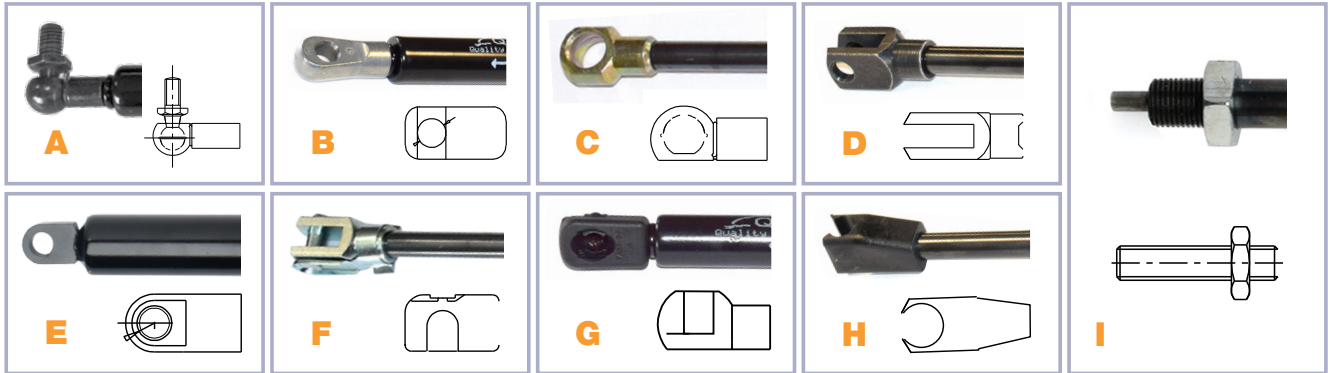

Gas Struts

Note: Check newton rating of existing gas strut before ordering a replacement. Using a gas strut with a lower or higher newton rating can result in damage or glass breakage.

FITMENT: find the corresponding letter in the table below to identify the type of fitment and size.

Part Number	Length (end to end)	Pressure	Fitment	Compatibility	Application	OE Ref
6353	485mm	200n	G: 8mm G: 8mm	MTX MC CX XTC TTX ZTX GM Series	Rear	3548042M91
52092	485mm	200n	A: M8 A: M8	MTX MC CX XTC TTX ZTX Series	Rear	189447A2
780165	485mm	200n	G: 10mm G: 10mm	MTX MC CX XTX TTX ZTX Series	Door	6005012549
52091	250mm	350n	A: M8 A: M8	CX100 CX50 CX60 CX70 CX80 CX90 Series	Door	1977416C1