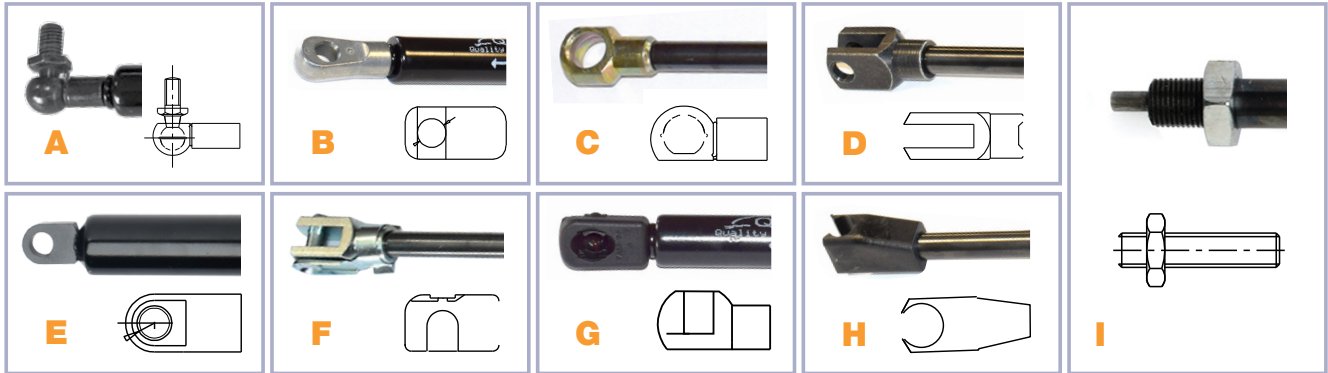

LEYLAND Tractors

Gas Struts

Note: Check newton rating of existing gas strut before ordering a replacement. Using a gas strut with a lower or higher newton rating can result in damage or glass breakage.