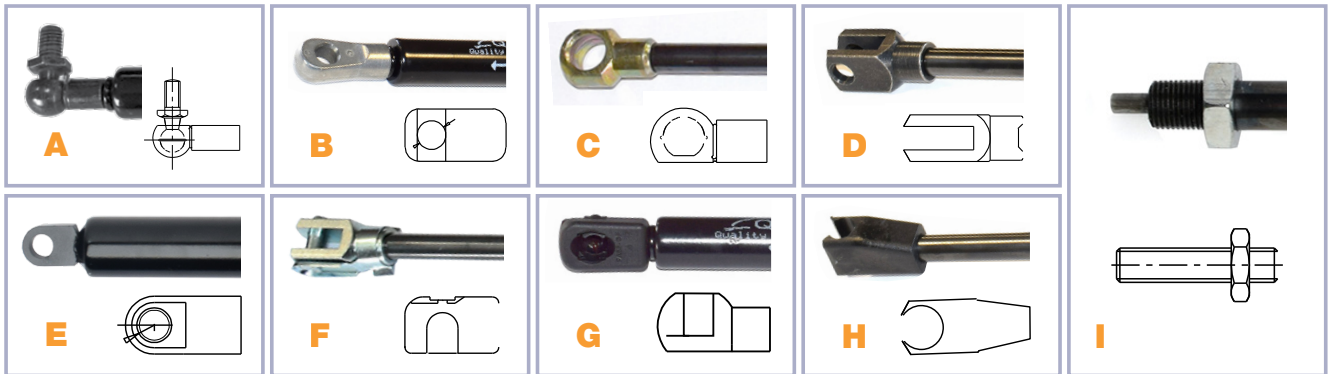

Gas Struts

Note: Check newton rating of existing gas strut before ordering a replacement. Using a gas strut with a lower or higher newton rating can result in damage or glass breakage.

FITMENT: find the corresponding letter in the table below to identify the type of fitment and size.

Part Number	Length (end to end)	Pressure	Fitment	Compatibility	Application	OE Ref
44073	515mm	210N		4095Multi 4100Multi 4105Multi 4115Multi 4120Multi Series	Rear	84370227
59818	495mm	200N	A: M8 A: M8	Profi 9000 M CVT100 CVT6000 Series	Rear	AL33170
43533	485mm	200N		CVT6170 CVT6185 CVT6205 CVT6215 CVT6230 Series	Rear	82022486
44068	480mm	100N		Kompakt Kompakt S Series	Rear	84280589
44074	325mm	180N		Kompakt Kompakt S Multi Series	Door	84272165
43860	250mm	150N		Kompakt Series	Roof	82002925
42772	235mm	350N	I E	Profi CVT 6000 Series	Steering	82036016
43532	215mm	850N		Profi CVT6000 CVT100 Series	Door	87374182
43471	205mm	500N		CVT6000 CVT100 Series	Door	134621099