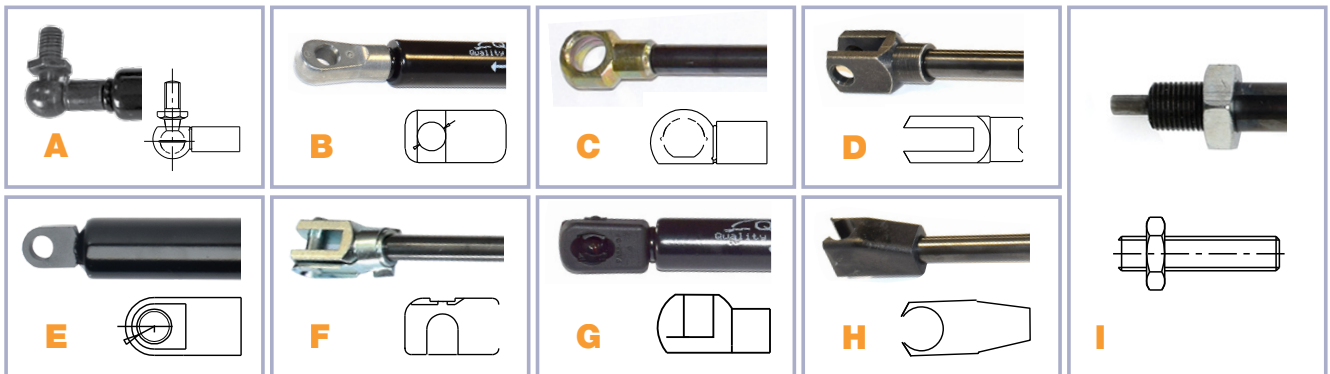

Gas Struts

Note: Check newton rating of existing gas strut before ordering a replacement. Using a gas strut with a lower or higher newton rating can result in damage or glass breakage.