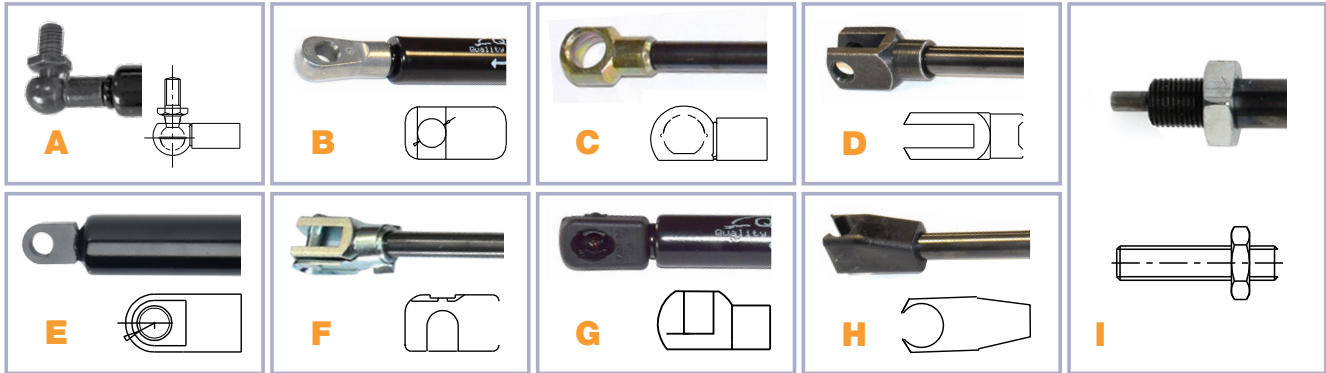

Gas Struts

Note: Check newton rating of existing gas strut before ordering a replacement. Using a gas strut with a lower or higher newton rating can result in damage or glass breakage.