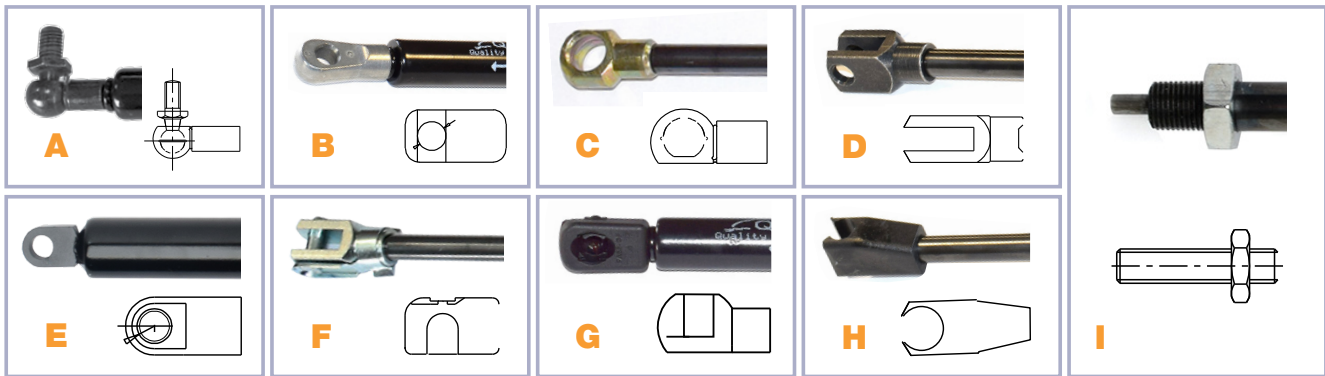

Gas Struts

Note: Check newton rating of existing gas strut before ordering a replacement. Using a gas strut with a lower or higher newton rating can result in damage or glass breakage.

FITMENT: find the corresponding letter in the table below to identify the type of fitment and size.

Part Number	Length (end to end)	Pressure	Fitment	Compatibility	Application	OE Ref
53686	785mm	900N	A: M8 A: M8	Agrotron New TTV M K COM3 TTVCOM3 Series	Bonnet	0.013.13114
54032	610mm	140N	A: M8 A: M8	DX DX4 DX6 DX7 Series	Door	4373763
407119	585mm	220N	A: M8 A: M8	Agrofarm AgroPlus AgroFarm COM3 Series	Rear	81865239
54025	515mm	220N	A: M8 A: M8	Agrostar 07 07C DX4 DX6 DX7 Agrostar Freisicht Series	Windscreen	4336970
54027	515mm	200N	A: M8 A: M8	Agrostar 07 07C DX4 DX6 DX7 Agrostar Freisicht Series	Windscreen	4336970
59079	515mm	200N	G: 10mm G: 10mm	Agrocompact Series	Roof	AL160699
2836	505mm	205N	A: M8 A: M8	07 07C DX DXSC DX4 DX6 DX7 DX8 DX ab Agrostar Freisicht Agrotron MKIII Hopfen Agrotron 6 Agroprima Agrostar Series	Door	83944272
54031	505mm	220N	A: M8 A: M8	Agrostar 07 07C DX4 DX6 DX7 Agrostar Freisicht Series	Door, Rear & Winscreen	4357777
54033	505mm	300N	A: M8 A: M8	DX DXAB DX4 DX6 DX7 DX8 Dxbis Series	Door	4357776
54023	500mm	230N	A: M8 A: M8	DX3SC Agroprima Agrostar AgroXtra Agrostar Freisicht Hopfen Series	Rear & Windscreen	4399081