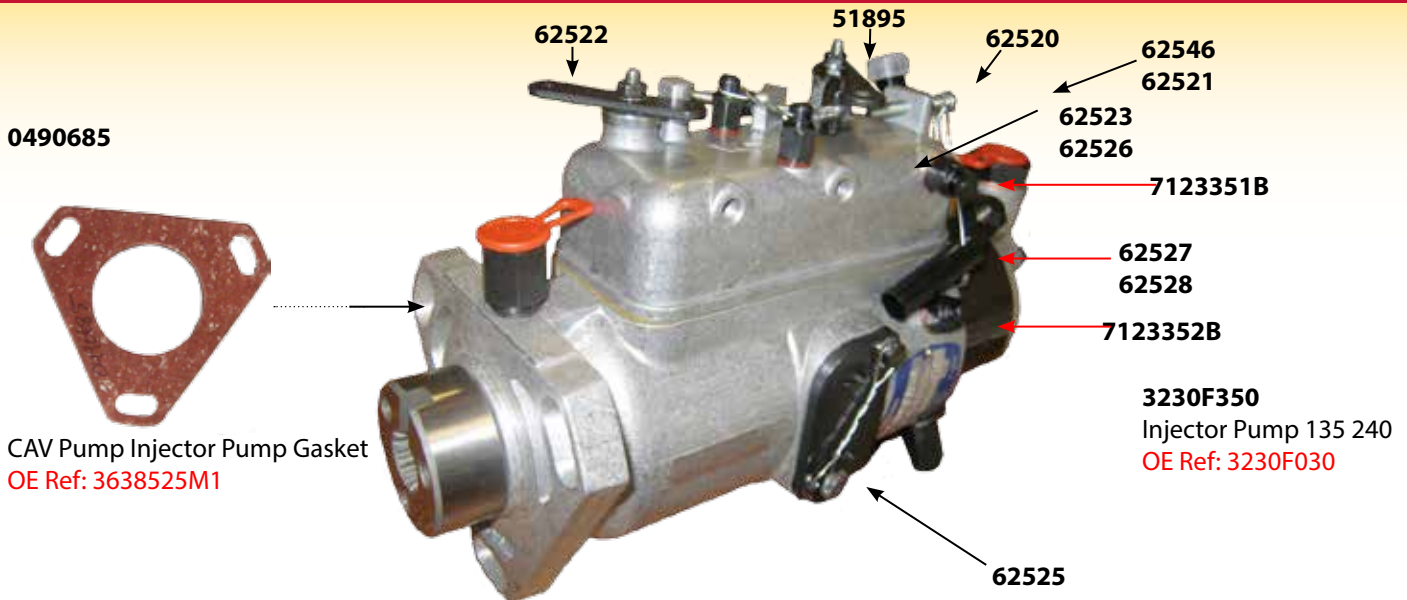

FUEL PARTS CATALOGUE

MASSEY FERGUSON 135 240 INJECTOR PUMP

0490685

CAV Pump Injector Pump Gasket
OE Ref: 3638525M1

62546

Control Housing CAV

62521

CAV Pump Governor Cover Gasket

62520

CAV Pump Throttle Arm Adjusting Screw**Nut is 53024 Washer is 53025**

62527

CAV Pump Sleeve

62528

CAV Pump Seal

7123351B

Small Bleed Screw **
Washer is 53022 **
OE Ref: 7123351B