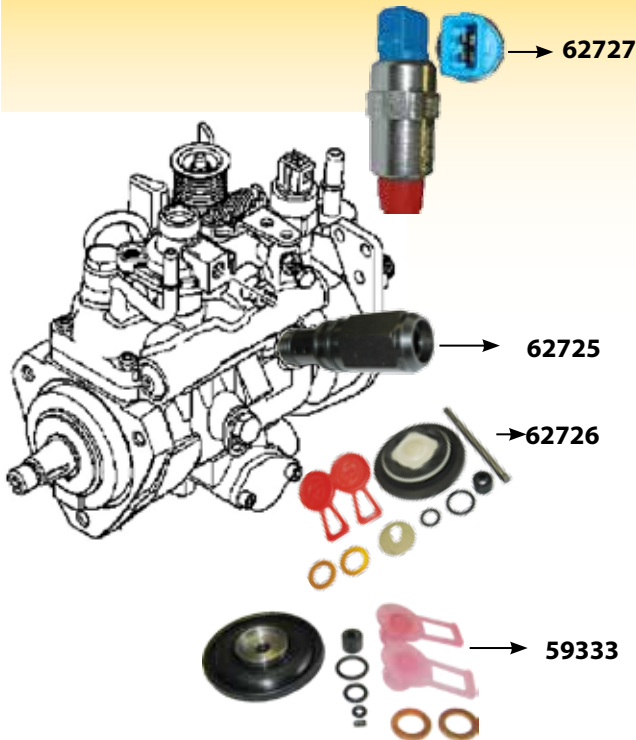

62520

CAV Pump Throttle Arm Adjusting Screw**Nut is 53024 Washer is 53025**

62527

CAV Pump Sleeve

62528

CAV Pump Seal

7123351B

Small Bleed Screw **
Washer is 53022 **
OE Ref: 7123351B

922911

Stop Rod Clamp Hole
** 894225 is Throttle Clip **
OE Ref: 894224M1

51895

CAV Injector Pump Throttle Lever

894225

Clip 135 165 240 265 285 Throttle Large Hole Also fits 565 575 590 35 35X 65 Perkins A3.152 AD3.152 A4.192 A4.203 AD4.203
OE Ref: 894225M1

1976
Solenoid 12v Diesel Stop BOSCH
OE Ref: 8190393

2038
Solenoid Diesel Stop 12V CAV 2 Spade Connections
OE Ref: 1896464M1

1992
Solenoid Diesel Stop 12V CAV Single Nut Connection
OE Ref: 9986316

7778
Solenoid Diesel Stop 12V CAV Single Bolt Connection Fiat 70.66 80.66 F100 F110 F120 Ford
OE Ref: 9986316

62727
Solenoid 12V Diesel Stop 42s 54s Plug In Type
OE Ref: 4224321M1

DELPHI INJECTOR PUMP PARTS

Part No.	Description	OE Ref:		
62727	Solenoid 12V Diesel Stop 42s 54s Plug In Type	4224321M1		
62725	Valve for Delphi Injector Pump 42s 54s	7243-513		
62726	Diaphragm Kit Delphi Injector Pump 42s 54s	7135-277J		
59333	Diaphragm Kit Delphi Injector Pump 4200 5400 John Deere ** with Metal Centre **	14074		