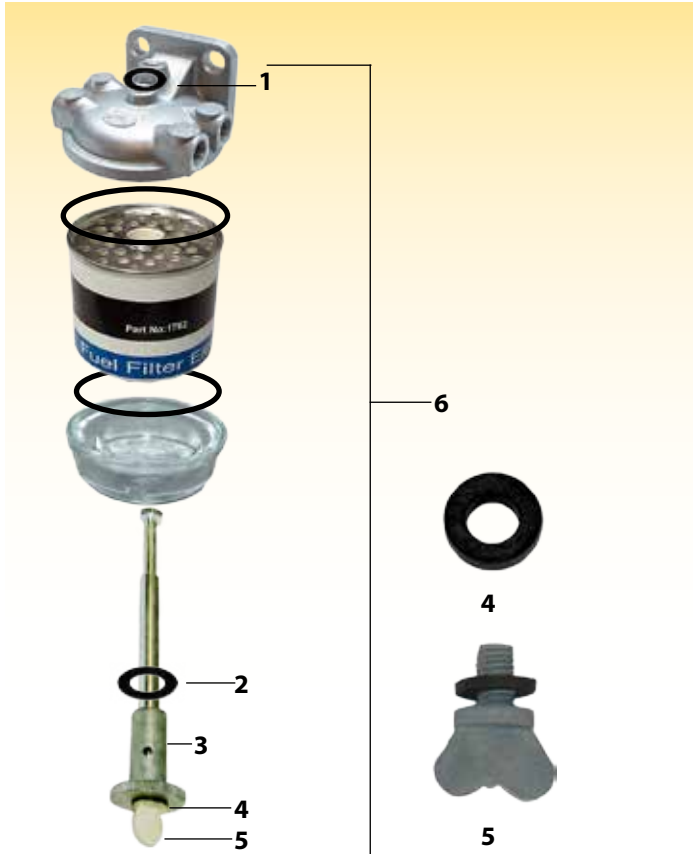

Quality Tractor Parts Ltd.

Est. 1981

Zone C, Mullingar Business Park, Mullingar, Co. Westmeath, Ireland. Ph: + 353 44 934 1638 Email: info@qtponline.com Web: qtponline.com

MASSEY FERGUSON FUEL PARTS

1. **1698** Rubber Ring
2. **922165** Washer Under Glass Bowl Pack of 10
3. **1830702** Fuel Filter Stud Assy
4. **3392** Washer For Bleed Assy
5. **922169** Fuel Filter Bleed Screw
6. **991045** Fuel Filter Assembly Single Imperial

1830702 Fuel Filter Stud Assembly OE Ref: 81829151	922169 Fuel Filter Bleed Screw OE Ref: D1NN9K024A	3392 Washer for Bleed Screw OE Ref: D1NN9N083A

1698 Fuel Stud Upper O Ring	922165 Seal - Under Glass Bowl PACK OF 10 OE Ref: 1890149M1	376524 Rubber Olive 3/16" OE Ref: 376524X1

376525 Rubber Olive 1/4" (Pack of 10) OE Ref: 376525X1	33811114 Rubber Olive 5/16" OE Ref: 376527X11

7111403 Deep Filter Glass Bowl OE Ref: 1024386M1	7111429 CAV Glass Bowl OE Ref: 3907536M1	0995260 Glass Bowl 35 for Lift Pump OE Ref: 632954M1

1049 Glass Bowl 9mm Bosch System 1046
1055 + XL 383 423 433 453 454 474 484 48 533
553 574 584 585 + XL 644 654 674 684 685
OE Ref: 3144478R1

Deep Filter Glass Bowl
OE Ref: 1024386M1

CAV Glass Bowl
OE Ref: 3907536M1

Glass Bowl 35 for Lift Pump
OE Ref: 632954M1